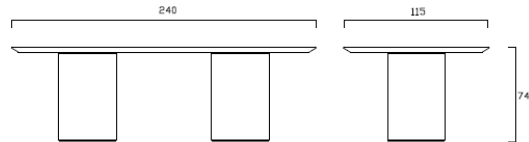

Myon 240
FG 541.10
Designer: Oscar e Gabriele Buratti

Tavolo tondo e ovale in laccato di legno mdf lucido.

Round or oval table in glossy laquered mdf wood ber.