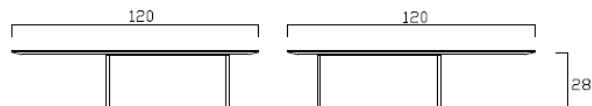

Myon 120

FG 541.52

Designer: Oscar e Gabriele Buratti

Tavolo tondo e ovale in bra di legno mdf laccato lucido.

Round or oval table in glossy laquered mdf wood ber.

Certificazioni/Certifications:

Espanso/Foam: /

Legno/Wood: CARB II
TSCA TITLE VI

W 120 D 120 ☐ TOP 16,0 Kg ☐ BASE 8,0 Kg

☐ BASE 0,21 m³ - 14,0 Kg - 78x78x85 cm

☐ TOP 0,17 m³ - 26,0 Kg - 132x132x10 cm

Materiali / Materials

Rivestimento: -
Seat upholstery: -