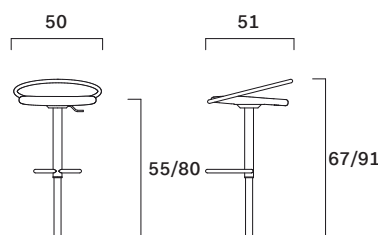

## Fizzy

FG 458.01 - schienale in pelle - leather backrest  
design Gordon Guillaumier

Sgabello con seduta imbottita e rivestita in pelle o tessuto. Schienale in pelle cucito a mano. Base regolabile in cromo.

Stool with padded seat upholstered in leather or fabric. Back in leather with hand made stitching. Height adjustable chrome plated base.

Peso/Weight: 18,9 kg

Cubaggio/Cubage: 0,22 m<sup>3</sup> 21,4 Kg 52x52x81 cm