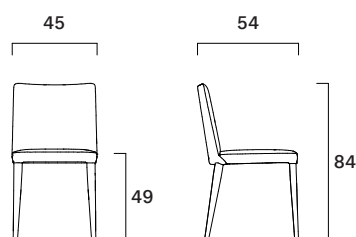

Collection of padded chairs, upholstered with leather or fabric. Flexible back with harmonic steel blades. Steel frame or legs in ash wood.

Peso/Weight: 8,1 kg
Cubaggio/Cubage: 0,33 m³ 19,9 Kg 47x69x103 cm