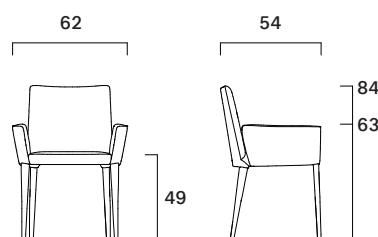

Collection of padded chairs, upholstered with leather or fabric. Flexible back with harmonic steel blades. Steel frame or legs in ash wood.

Peso/Weight: 10,9 kg  
Cubaggio/Cubage: 0,35 m<sup>3</sup> 13,7 Kg 64x56x98 cm