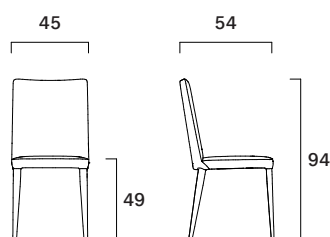

Collection of padded chairs, upholstered with leather or fabric. Flexible back with harmonic steel blades. Steel frame or legs in ash wood.

Peso/Weight: 8,4 kg  
Cubaggio/Cubage: 0,33 m<sup>3</sup> 20,7 Kg 47x69x103 cm